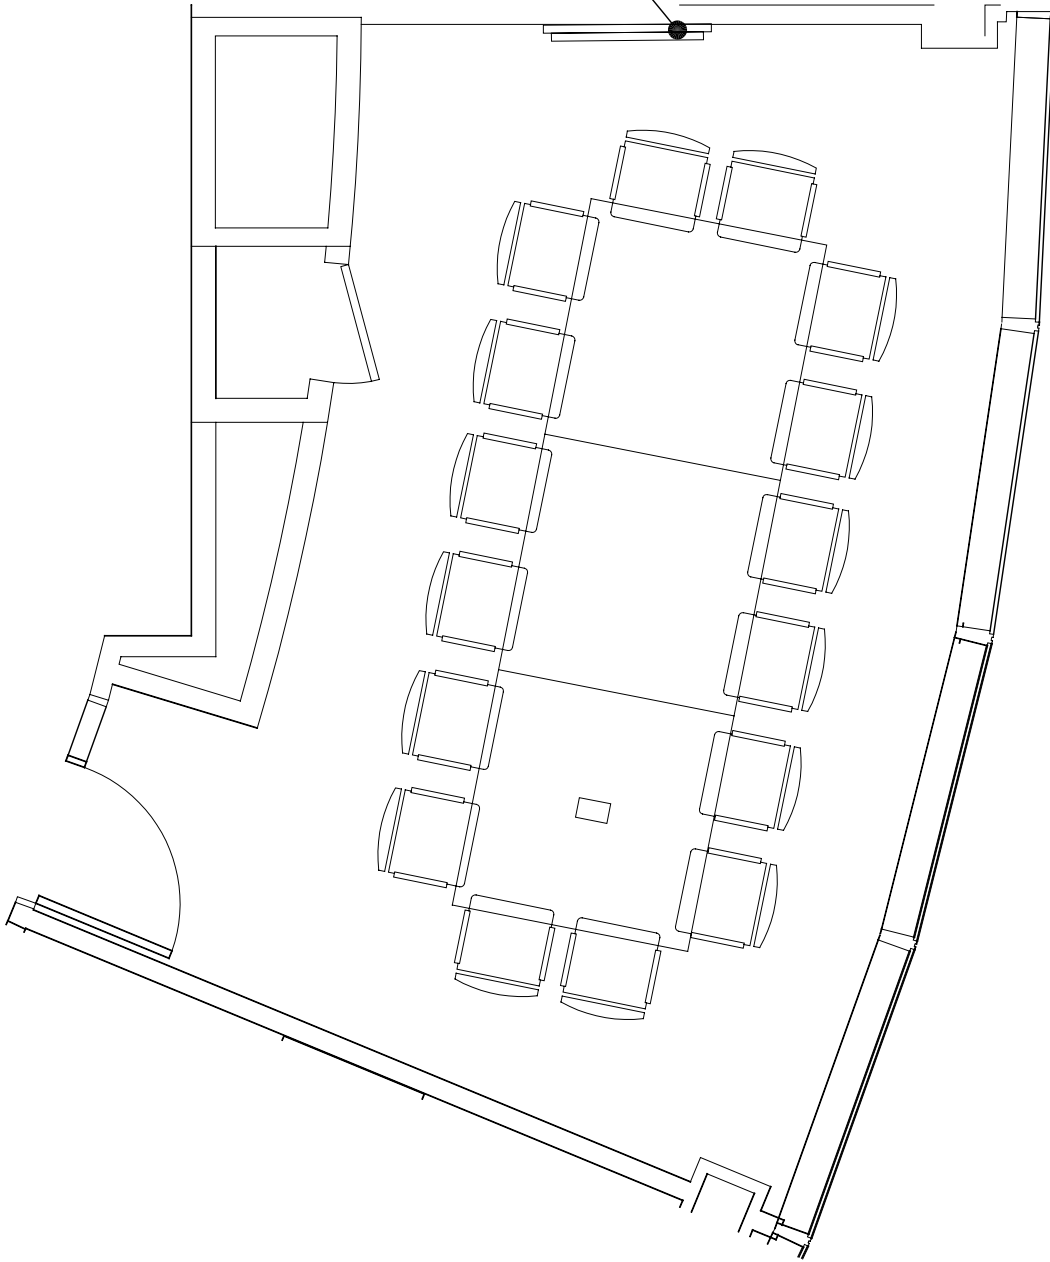

WALL MOUNTED
FLAT SCREEN

16 SEATS AT TABLE

SEMINAR ROOM LAYOUTS

HARVARD UNIVERSITY
CENTER FOR GOVERNMENT AND INTERNATIONAL STUDIES

SEMINAR ROOM **N109**

SCALE: 1/4"=1'-0"
JUNE 27, 2006